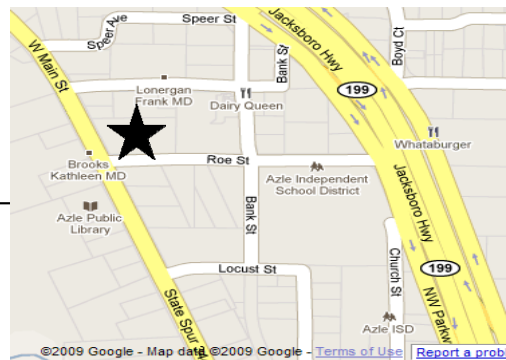

STREET MACHINE

MADNESS

CAR, TRUCK & BIKE SHOW

404 W. MAIN STREET, AZLE, TEXAS

THIS IS AN OPEN CAR, TRUCK & BIKE SHOW
BENEFITING THE AZLE YOUTH CENTER AND ITS PROGRAMS.

IF IT RUNS, BRING IT !

STREET MACHINE MADNESS

CAR, TRUCK & BIKE SHOW

SATURDAY, MARCH 13, 2010

404 W. MAIN STREET, AZLE, TEXAS

ENTRY FEE: \$20
DOOR PRIZES
RAFFLE & AUCTION
50/50 DRAWING
GREAT CONCESSIONS

Registration: 9:00-Noon
Participant Judging: Noon-2:00
Raffle and Auction; 2:00-3:30
Awards: 3:30

Azle is 12 miles northwest of Ft. Worth.

LOTS OF AWARDS (Participant judging)
TOP 25 CAR & TRUCK
TOP 5 RAT ROD/UNFINISHED
TOP 5 BIKE/TRIKE
TOP 5 ORIGINAL CAR/TRUCK
TOP 2 TEEN ENTRY (Licensed Driver)
TOP 2 KIDS ENTRY (It has to roll)
TOP SPECIAL INTEREST (Tractor, Race Car, etc.)
BEST OF SHOW (one for each class)
PEOPLES' CHOICE * MAYOR'S CHOICE
POLICE CHIEF'S CHOICE * FIRE CHIEF'S CHOICE

All proceeds benefit the Azle Youth Center and its programs.

MAIL ENTRY FORM and REGISTRATION FEE BY MARCH 8th TO:
Street Machine Madness, 405 W. Main Street, Azle, TX 76020

Name: _____

Address: _____

City: _____ State: _____ ZIP _____